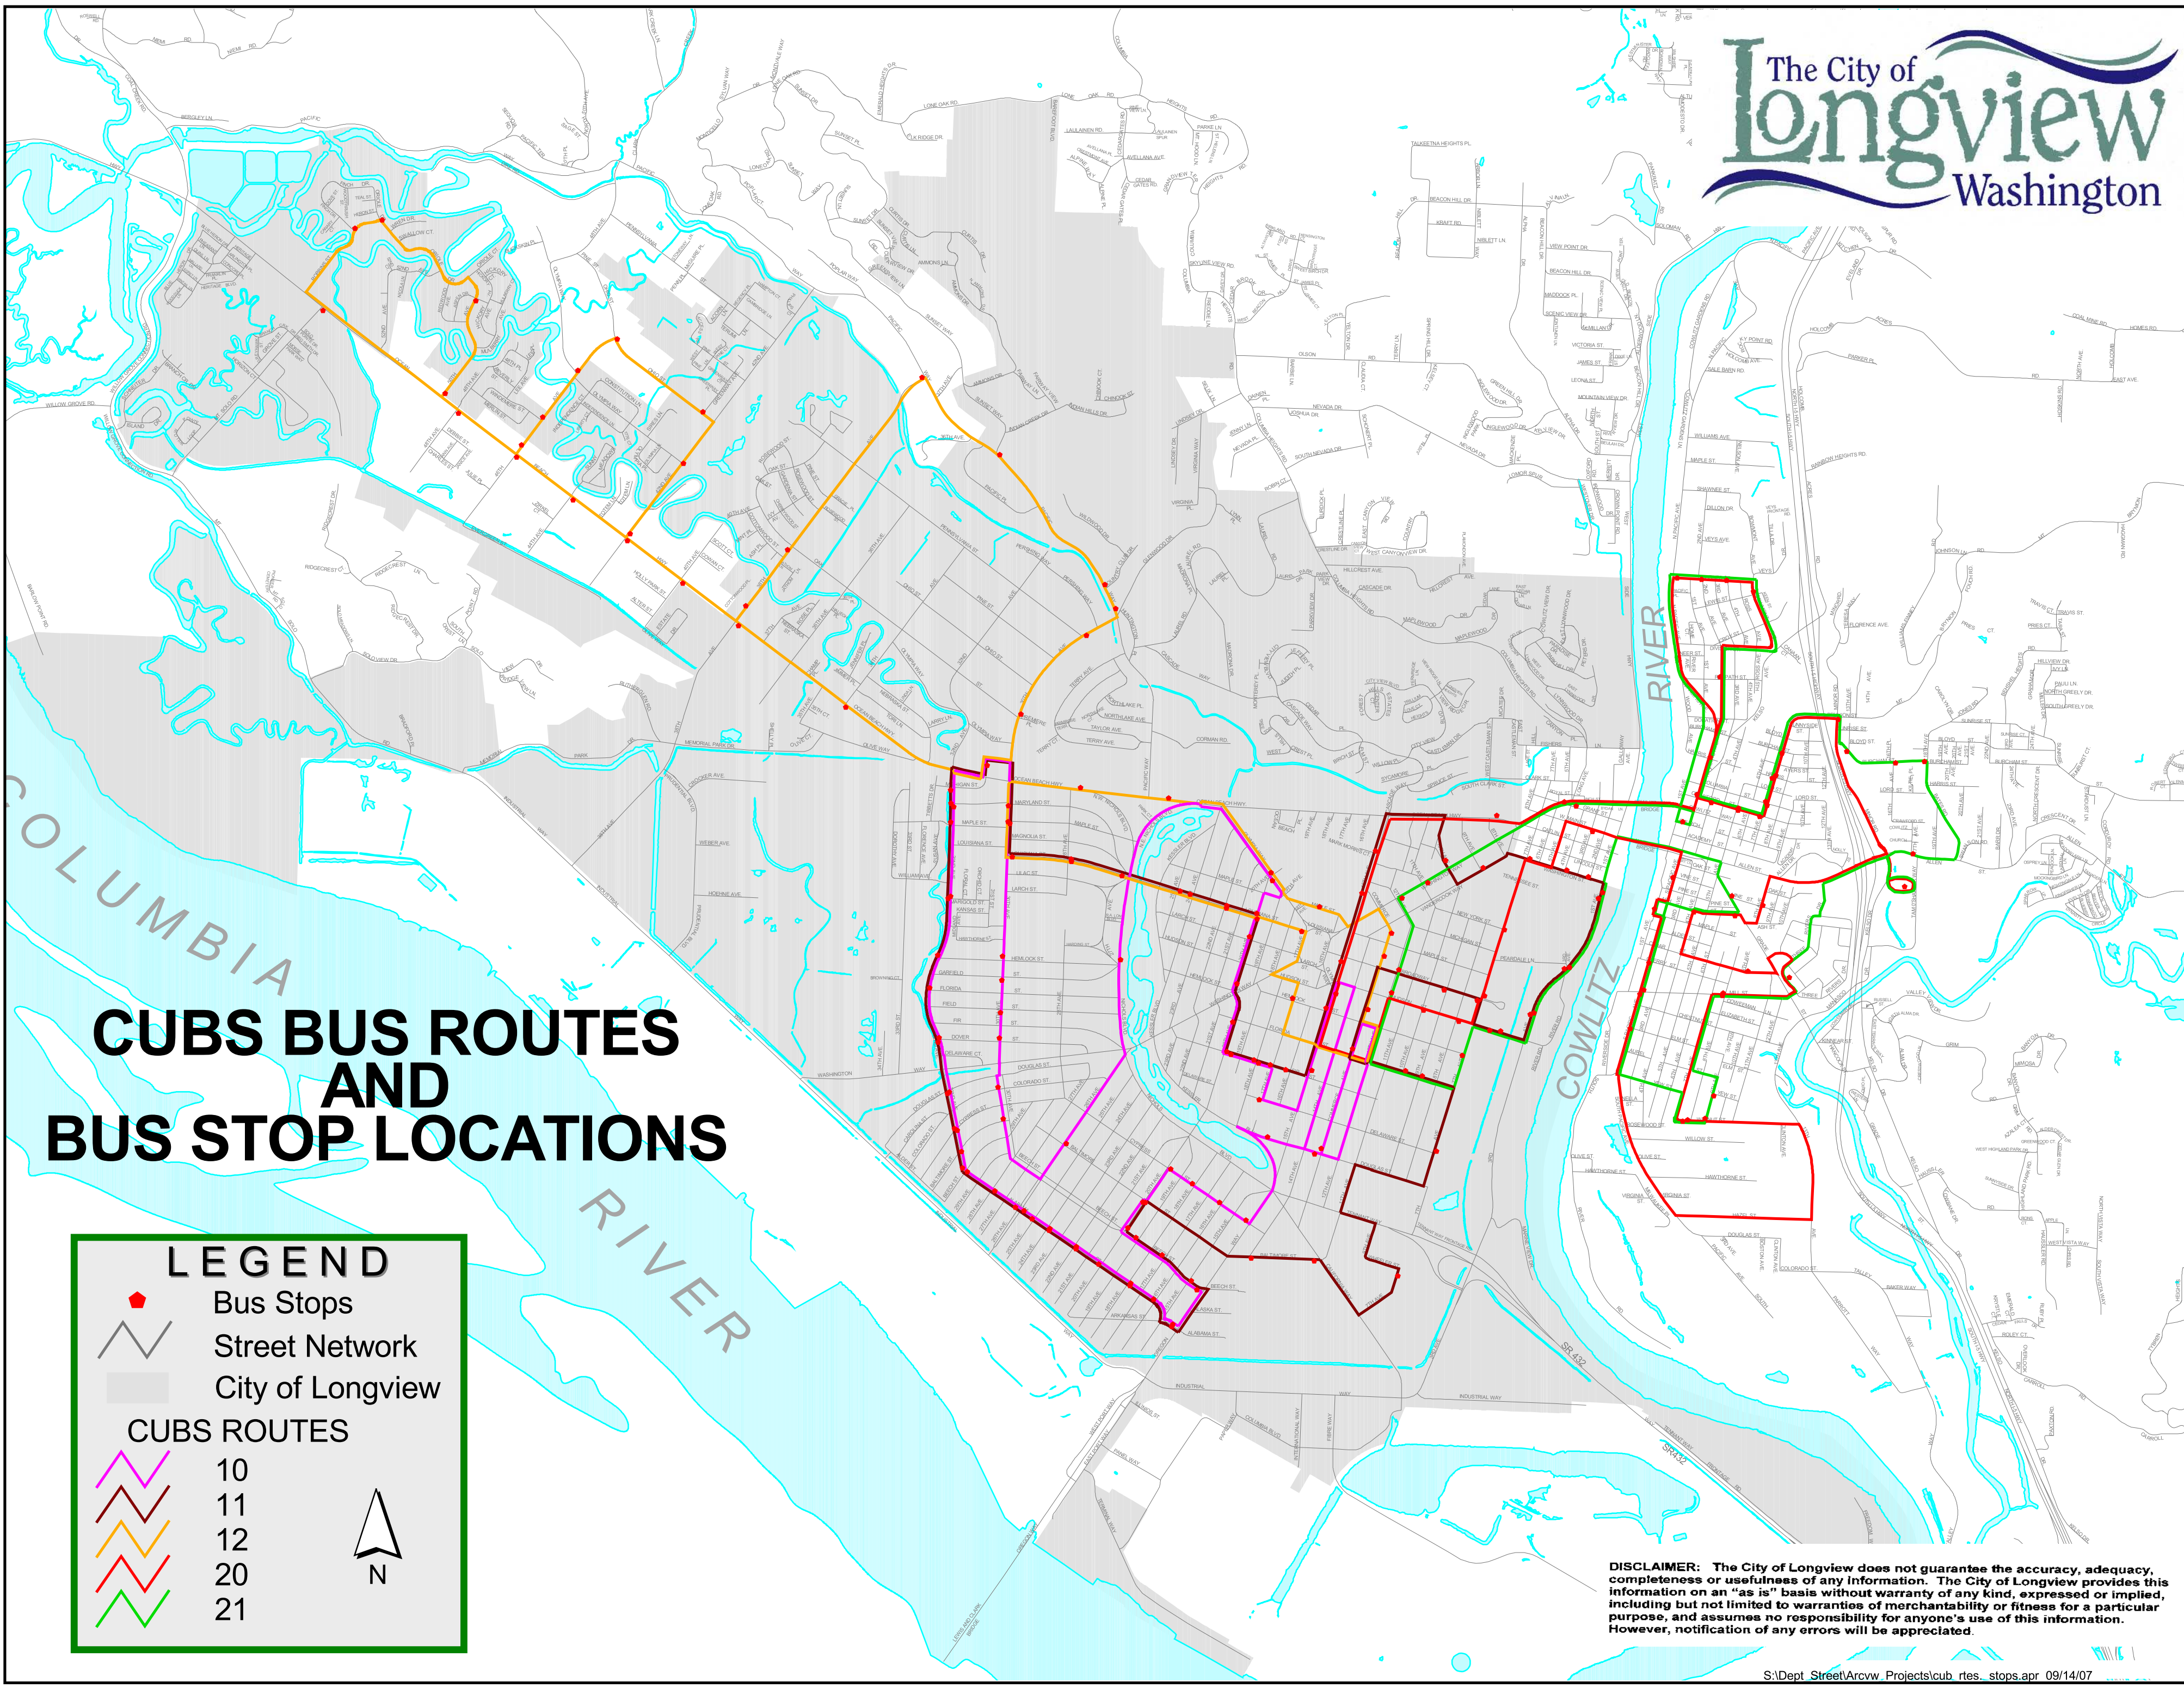

CUBS BUS ROUTES AND BUS STOP LOCATIONS

LEGEND

-  Bus Stops
-  Street Network
-  City of Longview

CUBS ROUTES

-  10
-  11
-  12
-  20
-  21

 N

DISCLAIMER: The City of Longview does not guarantee the accuracy, adequacy, completeness or usefulness of any information. The City of Longview provides this information on an "as is" basis without warranty of any kind, expressed or implied, including but not limited to warranties of merchantability or fitness for a particular purpose, and assumes no responsibility for anyone's use of this information. However, notification of any errors will be appreciated.